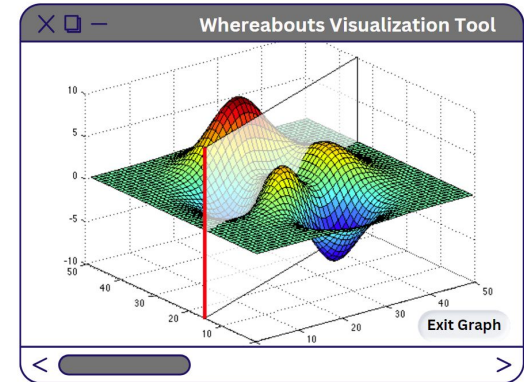

- Given a dataset of positions varied with time, use a set of tools to express the probability of the object existing at a given location in between any two samples (Generalize to chains of samples).
- Provide users with an interface that enables the user to enter queries and visualize results.

Plotted Data on a Map

Visualizing Whereabouts in Space

Ideation

- We utilized the Lotus Diagram
- To identify which web app framework to use, we researched what options were available/applicable
- We decided to use Vue Framework for the frontend, and Spring Boot for the backend

Promising Solution

- Data Visualization Web Application
- Allow users to input data sets
- Allow users to share visualizations of data
- Implement several algorithms
 - Necklace (3D Conical)
 - Bridgelet (2D Map Grid)