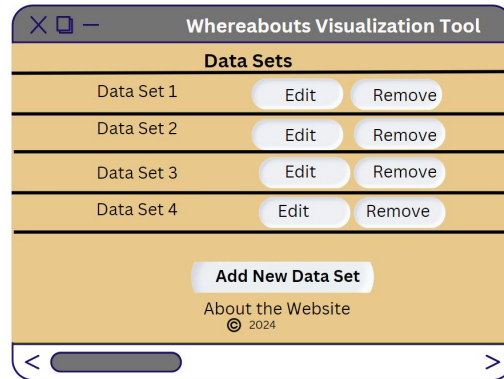

- Given a dataset of positions varied with time, use a set of tools to express the probability of the object existing at a given location in between any two samples (Generalize to chains of samples).
- Provide users with an interface that enables the user to enter queries and visualize results.

Plotted Data on a Map

Visualizing Whereabouts in Space

Ideation

- We utilized the Lotus Diagram
- To identify which web app framework to use, we researched what options were available/applicable
- We decided to use Vue Framework for the frontend, and Spring Boot for the backend

Promising Solution

- Data Visualization Web Application
- Allow users to input data sets
- Allow users to share visualizations of data
- Implement several algorithms
 - Necklace (3D Conical)
 - Bridgelet (2D Map Grid)